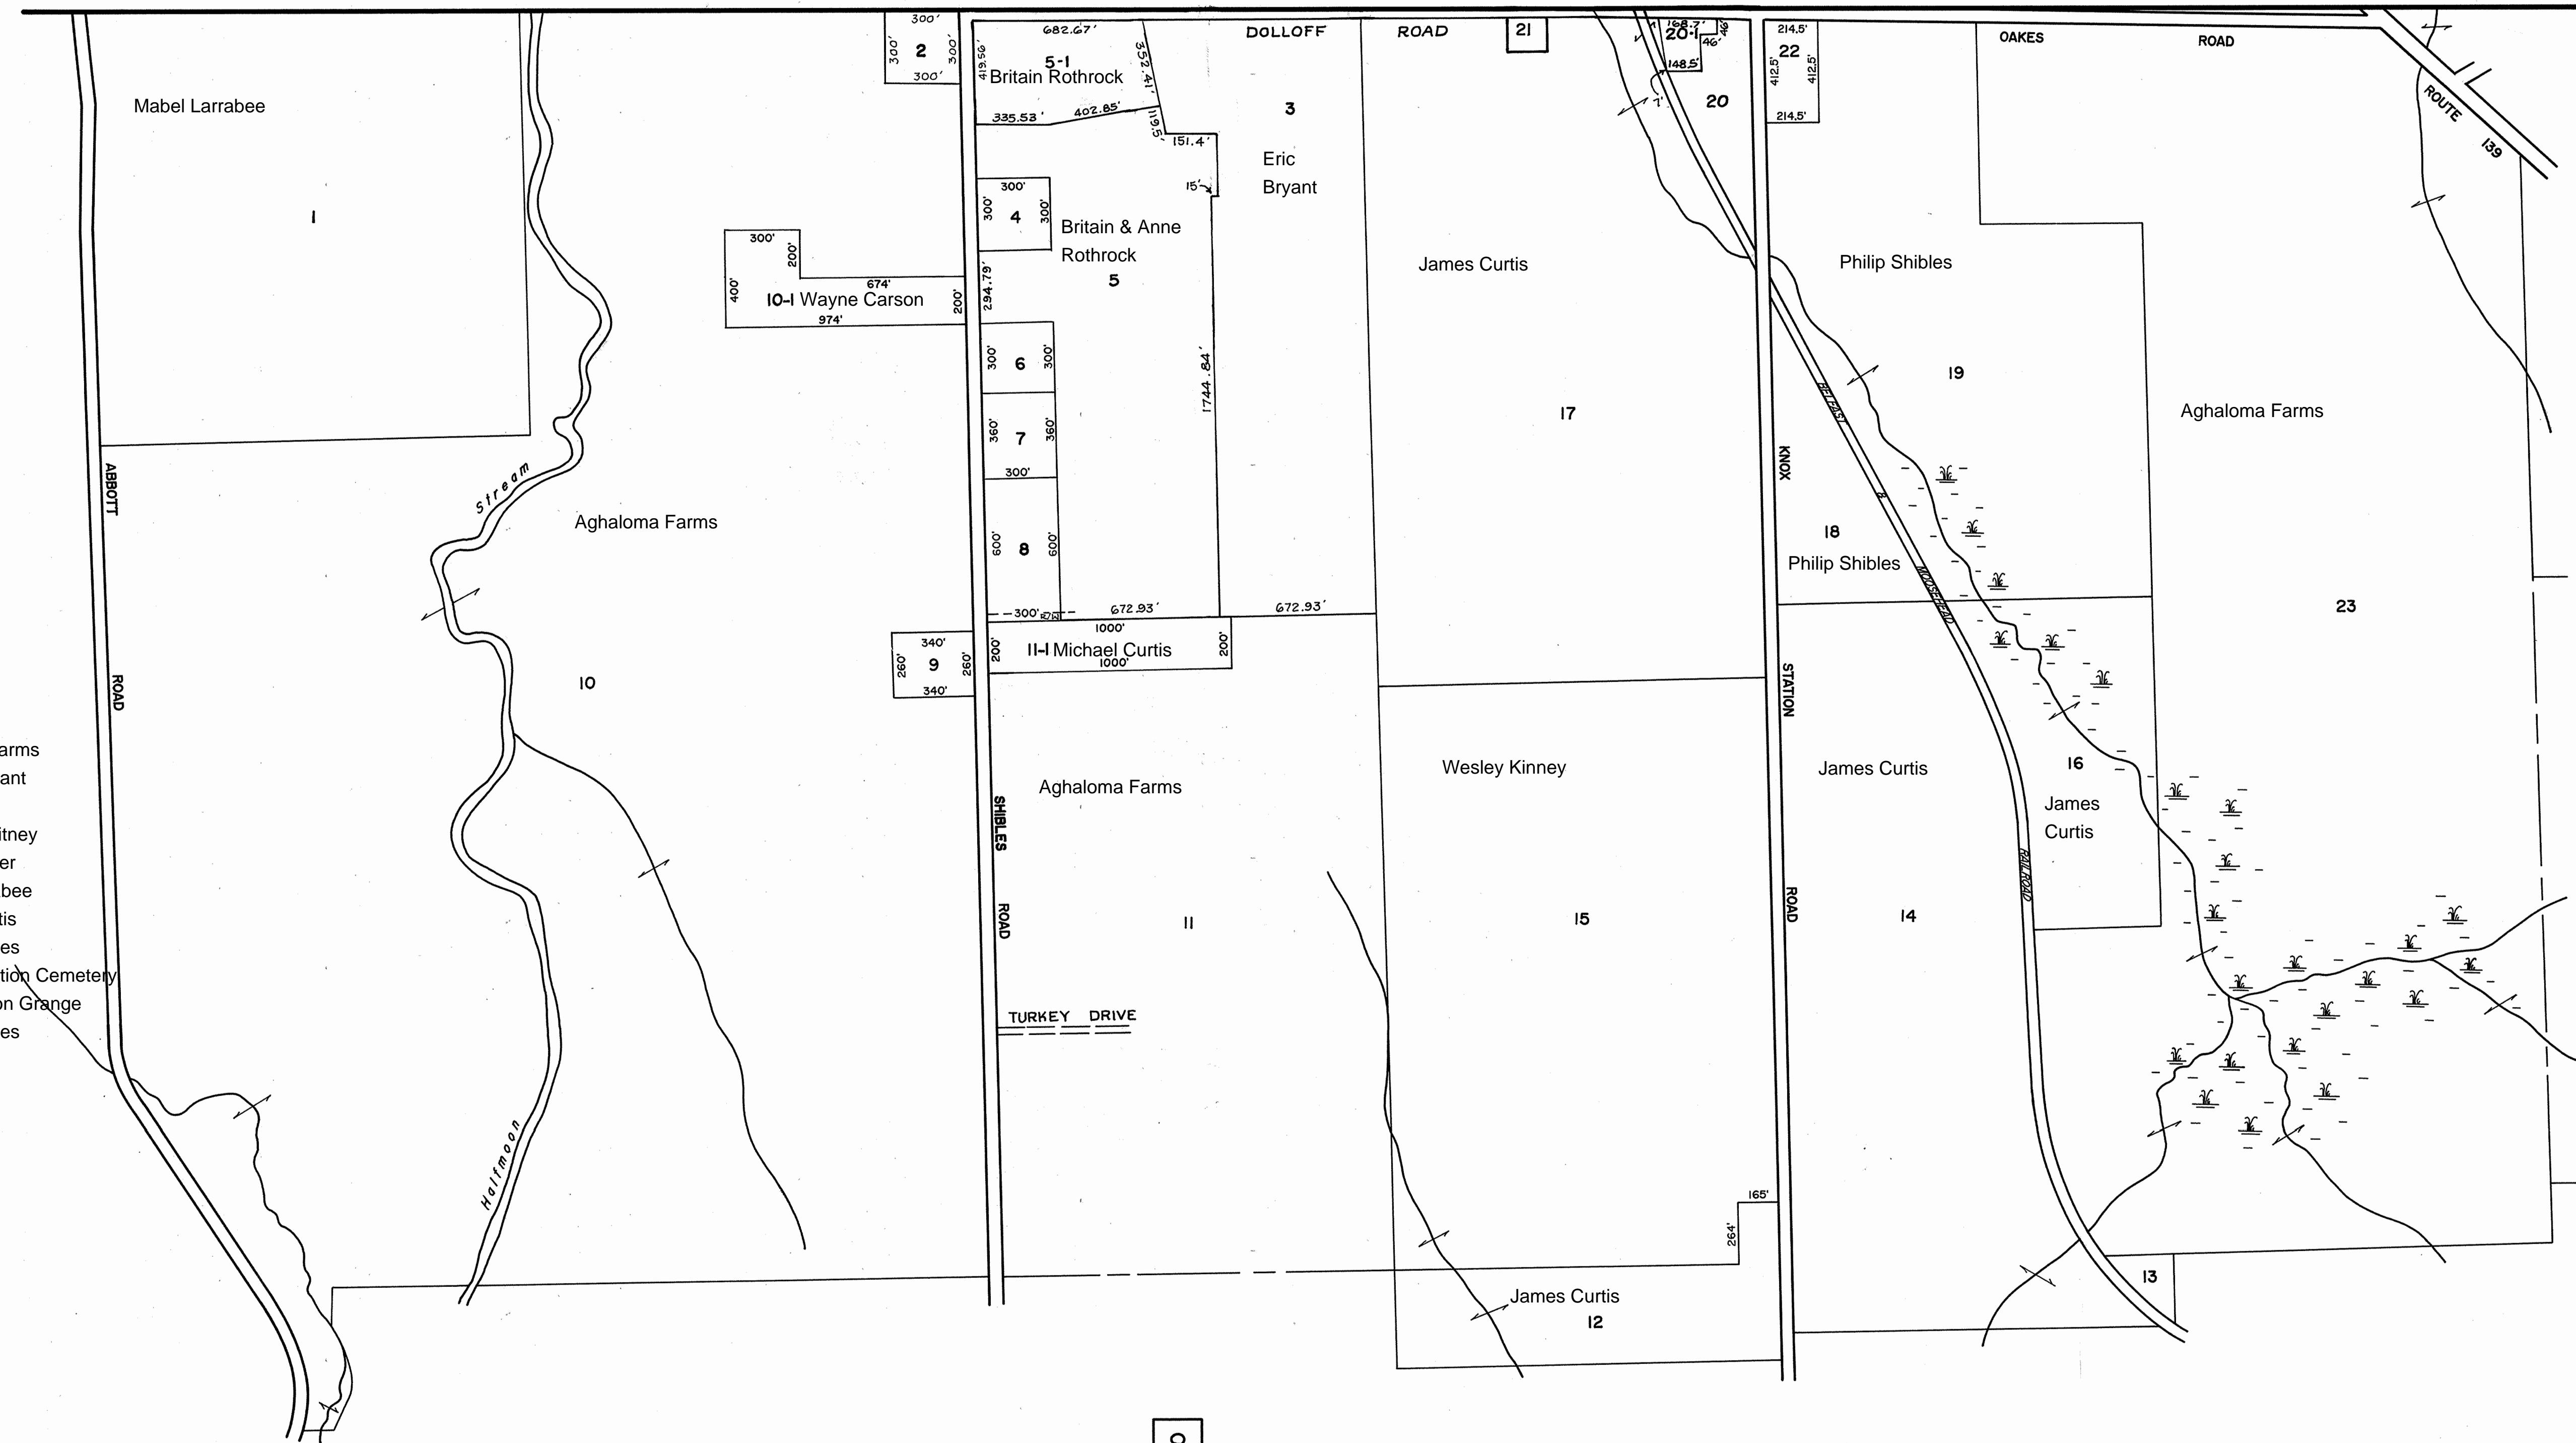

T H O R N D I K E

- 11-2 Aghaloma Farms
- 11-4 Malcolm Bryant
- 11-6 David Oxton
- 11-7 Thomas Whitney
- 11-8 John Gardiner
- 11-9 Harold Larrabee
- 11-13 James Curtis
- 11-20 Philip Shibles
- 11-20-1 Knox Station Cemetery
- 11-21 Knox Station Grange
- 11-22 Philip Shibles

10

12

8

TAX MAPS ARE NOT SURVEYS. THEY ARE COMPILED FROM AERIAL PHOTOGRAPHY, EXISTING SURVEYS, DEEDS, AND LAND OWNERS DESCRIPTIONS. THEY ARE TO BE USED ONLY FOR ASSESSMENT PURPOSES, AND NOT FOR CONVEYANCES.

DATE OF AERIAL PHOTOGRAPHY APRIL 19, 1991
 DATE OF MAP COMPLETION APRIL 1, 1992
 MAP SCALE 1 INCH = 400 FEET

LEGEND
 PARCEL NUMBERS 2
 MATCH LINE
 ADJACENT MAPS 3

TAX MAP
TOWN OF KNOX
 WALDO COUNTY, MAINE

MAP NUMBER
11